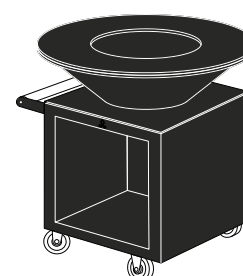

OFYR CLASSIC STORAGE 100 PRO

The OFYR Classic Storage Corten PRO has all the characteristics of the OFYR Classic Storage with the added convenience of a handle and wheels. You can easily move your cooking unit around. The handle is made from teak wood, so it is advisable to store the OFYR Classic Storage PRO inside or under a roof. It's available in 100 cm, in Corten or black-coated steel.

OCS-100-PRO

OFYR CLASSIC STORAGE CORTEN 100 PRO

Material	Base and Cone	Corten steel
	Plate	Black steel
Dimensions	Base	65x65x67 cm
	Cone	Ø95x23,5 cm
	Plate	Ø100x1,2 cm
	Total height	101 cm
Wheels		2x swivel casters 2x rigid casters
Weight	Plate	55 kg
	Cone	22 kg
	Base, handle and wheels	59 kg
Total Weight		136 kg
EAN code		7061251397809

OCSB-100-PRO

OFYR CLASSIC STORAGE BLACK 100 PRO

Material	Base and Cone	Black-coated steel
	Plate	Black steel
Dimensions	Base	65x65x67 cm
	Cone	Ø95x23,5 cm
	Plate	Ø100x1,2 cm
	Total height	101 cm
Wheels		2x swivel casters 2x rigid casters
Weight	Plate	55 kg
	Cone	22 kg
	Base, handle and wheels	61 kg
Total Weight		138 kg
EAN code		7061253648374