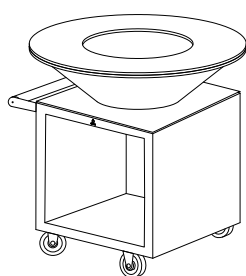

OFYR CLASSIC STORAGE 100 PRO

The OFYR Classic Storage Corten PRO has all the characteristics of the OFYR Classic Storage with the added convenience of a handle and wheels. You can easily move your cooking unit around. The handle is made from teak wood, so it is advisable to store the OFYR Classic Storage PRO inside or under a roof. It's available in 100 cm, in Corten or black-coated steel.

OCS-100-PRO

OFYR CLASSIC STORAGE CORTEN 100 PRO

Material	Base and Cone	Corten steel
	Plate	Black steel
Dimensions	Base	65x65x67 cm
	Cone	Ø95x23,5 cm
	Plate	Ø100x1,2 cm
	Total height	101 cm
Wheels		2x swivel casters 2x rigid casters
Weight	Plate	55 kg
	Cone	22 kg
	Base, handle and wheels	59 kg
Total Weight		136 kg
EAN code		7061251397809

OCSB-100-PRO

OFYR CLASSIC STORAGE BLACK 100 PRO

Material	Base and Cone	Black-coated steel
	Plate	Black steel
Dimensions	Base	65x65x67 cm
	Cone	Ø95x23,5 cm
	Plate	Ø100x1,2 cm
	Total height	101 cm
Wheels		2x swivel casters 2x rigid casters
Weight	Plate	55 kg
	Cone	22 kg
	Base, handle and wheels	61 kg
Total Weight		138 kg
EAN code		7061253648374